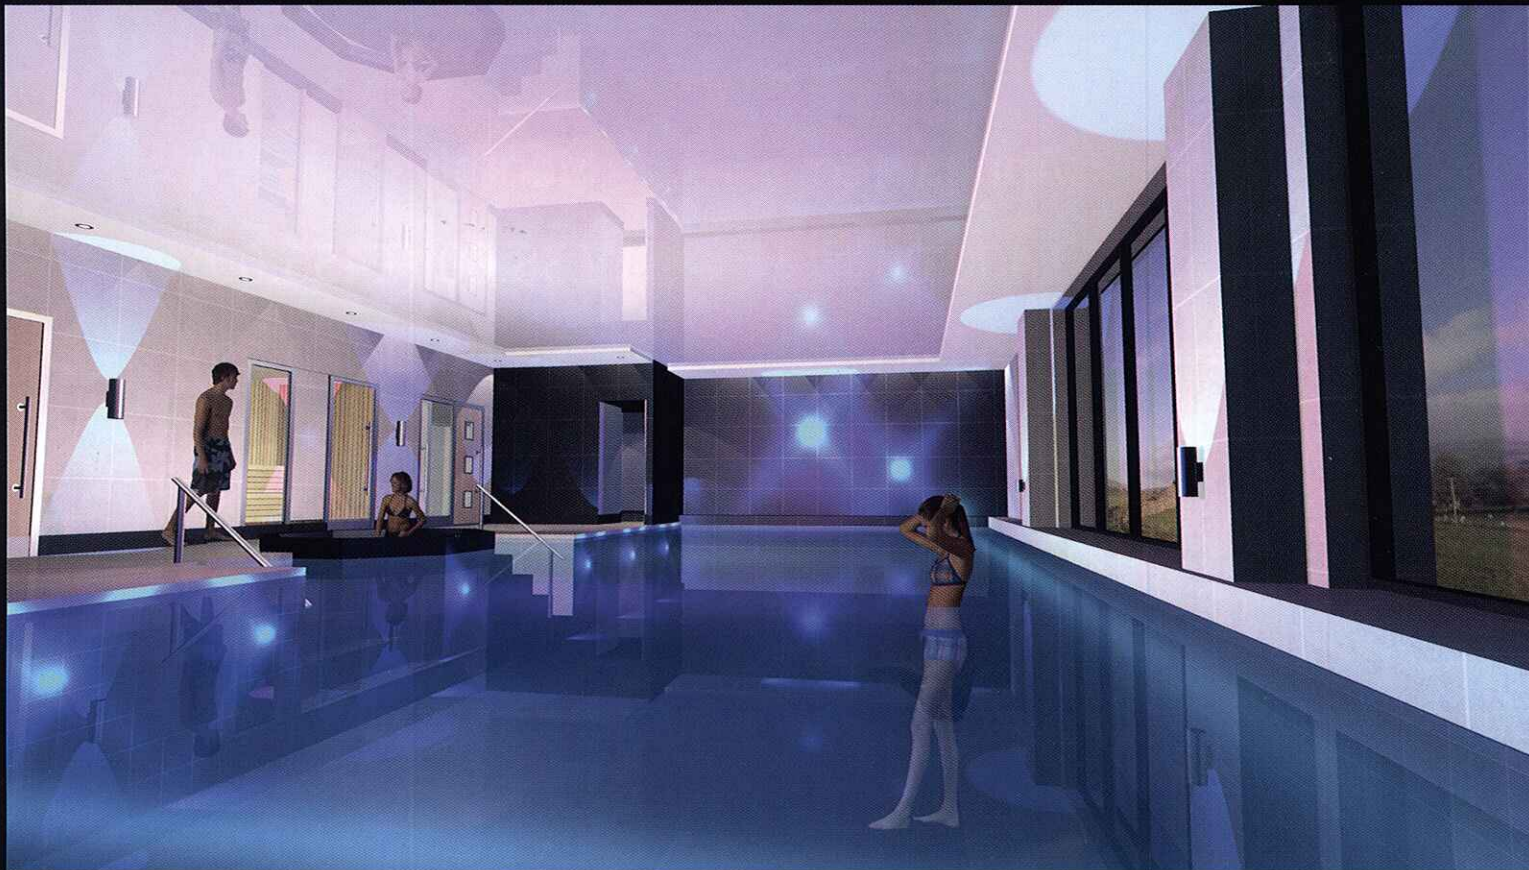

STACKSTEADS LEISURE CENTRE

Stackstead Farm, Tatterthorn Lane, Ingleton, LA6 3HS

OPENING FEB 2012

Stunning new indoor leisure centre offering 15m heated pool, small fitness suite with 7 work stations, jacuzzi spa and sauna. All with panoramic views of Ingleborough.